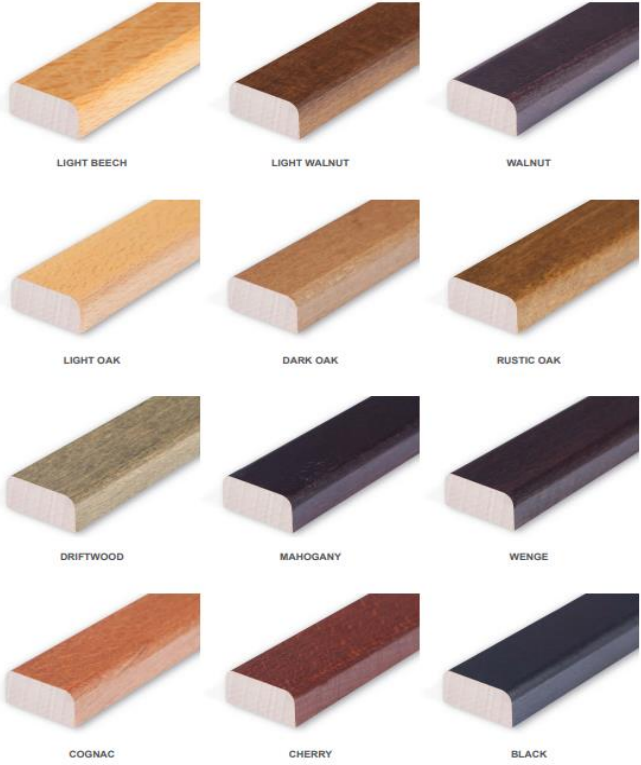

Cortona Plain Highchair

Specifications

SKU	600-781
Height (mm)	1100
Width (mm)	505
Depth (mm)	580
Seat Height (mm)	770
QTY Per Pallet	6
Weight	11.50Kg
MOQ	10

FRAME FINISHES

VENETO FAUX LEATHERS

GROSVENOR